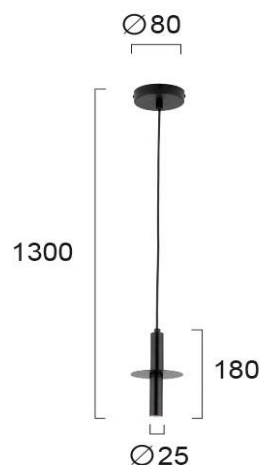

Product Datasheet

Code	3099500
Description	Pendant Light Duct
Family	DUCT
Type	PENDANT
Type of Lamp	LED module
Watt	3W
Volt	220-240 VAC
Hertz	50-60 Hz
Class	Class I
IP	IP20
Environment	Indoor
Color	BLACK
Material	ELECTROSTATIC PAINTED STEEL
Length	D:120
Height	H:950
Width	h:300
Kelvin	3000K
Lumen	270 Lm
Beam Angle	Beam angle 24* / CRI>80
Dimmable	Non-Dimmable