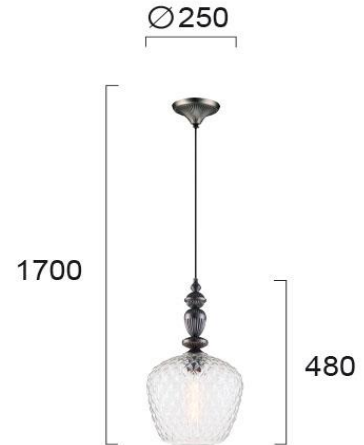

Product Datasheet

Code	4169400
Description	Pendant Clear Talisa
Family	SALEM
Type	PENDANT
Type of Lamp	E27
Watt	MAX 40W
Volt	220-240V
Hertz	50-60 Hz
Class	I
IP	IP20
Environment	INDOOR
Color	TRANSPARENT / BLACK
Material	GLASS / ELECTROSTATIC PAINTED STEEL
Length	D:250
Height	H:1700
Width	