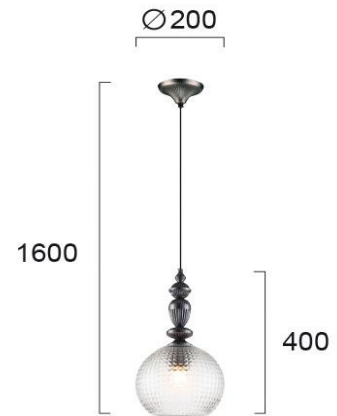

Product Datasheet

Code	4169700
Description	Pendant Talisa
Family	TALISA
Type	PENDANT
Type of Lamp	E27
Watt	MAX 40W
Volt	220-240V
Hertz	50-60 Hz
Class	I
IP	IP20
Environment	INDOOR
Color	TRANSAPARENT / BLACK
Material	GLASS / ELECTROSTATIC PAINTED STEEL
Length	D:200
Height	H:1600
Width	