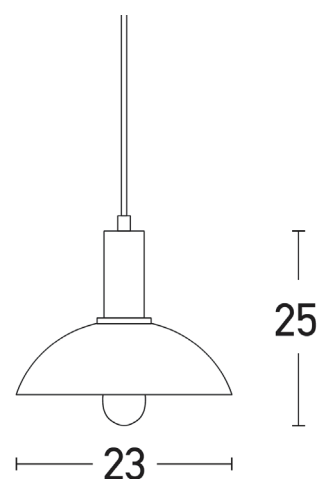

## Interior Lighting

180052

## Pendant light

Bulb:	1xE27 MAX 40W
Voltage:	220-240V
Operating Frequency:	50/60HZ
IP:	IP20
Class:	I
Color:	Black Matt - White Matt
Material:	Aluminium
Cable Length:	150 cm
Height:	25 cm
Diameter:	23 cm / Base: 10 cm
Net Weight:	0,85 kg

## Description

Modern design pendant light from aluminium in black matt - white matt color.

**E27**  
LAMP

5213007830272

PRODUCT DATA SHEET