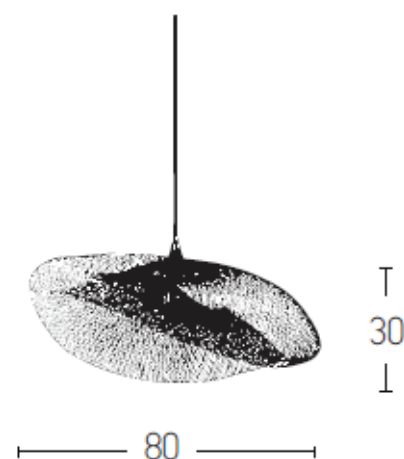

Interior Lighting

19103 pendant light

Bulb:	1x E27 MAX 40W
Voltage:	220-240V
Operating Frequency:	50/60HZ
IP:	IP20
Class:	I
Color:	Natural Bamboo
Material:	Bamboo - Metal
Height:	30cm
Diameter:	80cm
Available Cable:	200cm
Net Weight:	3kg

Description

Pendant light made by Bamboo- Metal in natural Bamboo color.

E27
LAMP

5213007835840

PRODUCT DATA SHEET