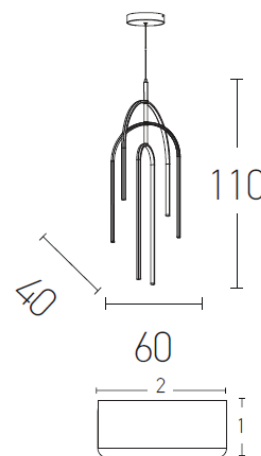

Interior Lighting

1931 Pendant light

Bulb:	80W LED, 3000K, 80Lumen/W Dimmable / Phase-cut
Transformer:	Yes
Voltage:	220-240V
Operating Frequency:	50/60HZ
IP:	IP20
Class:	II
Color:	Gold Matt
Material:	Aluminium-Acrylic
Available Cable:	200 cm
Height:	110 cm
Width:	40 cm
Length:	60 cm
Diameter:	Base: 18 x 3,5 cm
Net Weight:	4,2 Kg

Description

Modern pendant light from aluminium-acrylic in gold matt color.

LED
LIGHTING

5213007835246

PRODUCT DATA SHEET