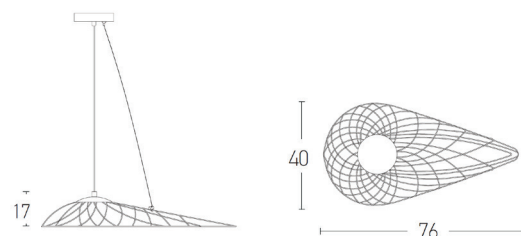

Interior Lighting

1976 Pendant light

Bulb:	10W LED, 3000K, 100Lumen/W
Transformer:	Yes
Voltage:	220-240V
Operating Frequency:	50/60HZ
IP:	IP20
Class:	II
Color:	White Matt
Material:	Metal-Diffuser
Available Cable:	200 cm
Height:	17 cm
Width:	40 cm
Length:	76 cm
Diameter:	Base: 12 x 2,5 cm
Net Weight:	1.5 kg

Description

Stylish LED pendant light from metal-diffuser in white matt color.

LED
LIGHTING

5213007835635

PRODUCT DATA SHEET