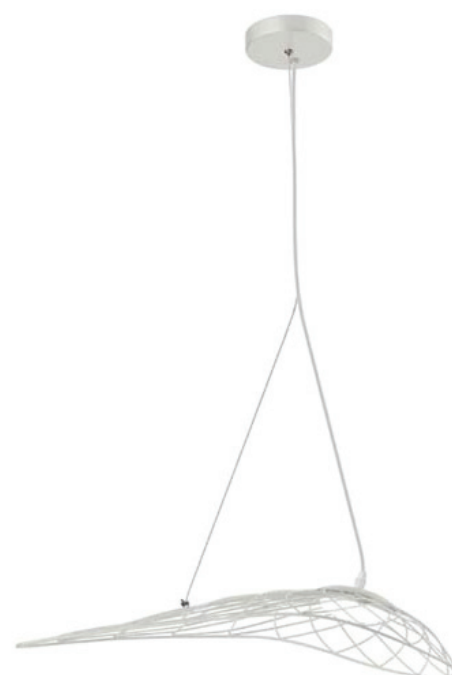

Interior Lighting

1976 Pendant light

Bulb:	10W LED, 3000K, 100Lumen/W
Transformer:	Yes
Voltage:	220-240V
Operating Frequency:	50/60HZ
IP:	IP20
Class:	II
Color:	White Matt
Material:	Metal-Diffuser
Available Cable:	200 cm
Height:	17 cm
Width:	40 cm
Length:	76 cm
Diameter:	Base: 12 x 2,5 cm
Net Weight:	1.5 kg

Description

Stylish LED pendant light from metal-diffuser in white matt color.

LED
LIGHTING

5213007835635

PRODUCT DATA SHEET