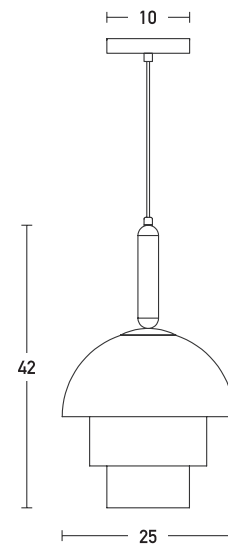

Product Data Sheet

Date: 17/06/2021
www.zambelislights.gr

Code 20127

Color: Gold Matt
 Champagne

Indoor Lighting

Bulb	1xE27
Power	MAX 40W
Voltage	220-240V
Operating Frequency	50/60Hz
Dimensions	Ø: 25cm H: 42cm
Base	Ø: 10cm H: 2cm
Material	Metal - Glass
Special Feature	200cm Cable Adjustable

Description

Indoor Pendant 1xE27 Light by Metal and Glass in Gold Matt and Champagne color.

5213010013020