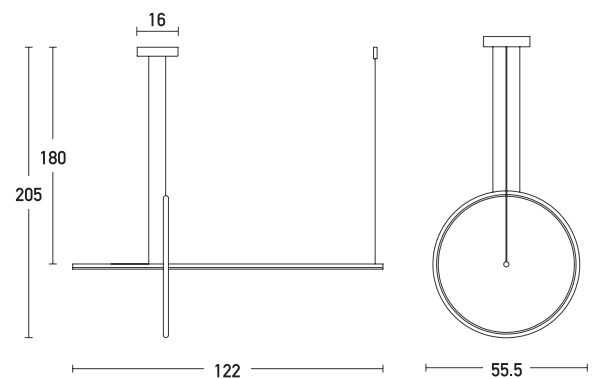

Product Data Sheet

Date: 04/06/2021
www.zambelislights.gr

Code 20128

Color: Black

Indoor Lighting

Power	48W
Voltage	220-240V
Operating Frequency	50/60Hz
Color Temperature	3000K
Lumen	3600Lm
Cri	80
Dimensions	Ø: 55.5cm L: 122cm H: 200cm
Base	Ø: 16cm H: 3.5cm
Dimmable	☉
Material	Aluminium - Acrylic
Special Feature	Step Dimming 10% , 40% , 100%
	Profile Ø: 2cm

Description

Indoor Pendant Led light by Aluminium and Acrylic
 in Black color.

Step Dimming light 10% , 40% , 100%.

5213010013037