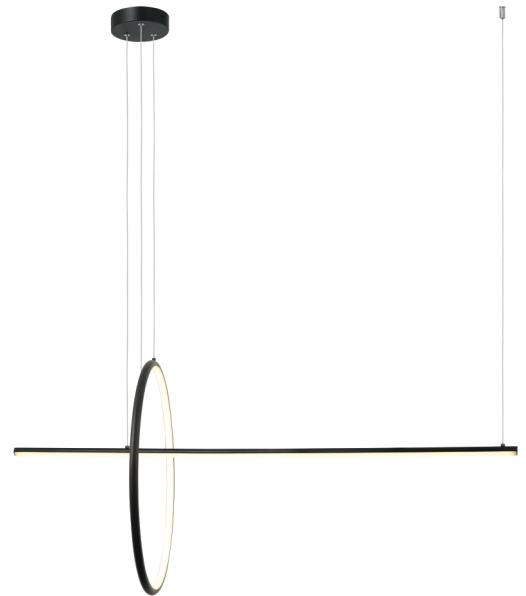

Product Data Sheet

Date: 04/06/2021
www.zambelislights.gr

Code 20128

Color: Black

Indoor Lighting

Power	48W
Voltage	220-240V
Operating Frequency	50/60Hz
Color Temperature	3000K
Lumen	3600Lm
Cri	80
Dimensions	Ø: 55.5cm L: 122cm H: 200cm
Base	Ø: 16cm H: 3.5cm
Dimmable	☉
Material	Aluminium - Acrylic
Special Feature	Step Dimming 10% , 40% , 100%
	Profile Ø: 2cm

Description

Indoor Pendant Led light by Aluminium and Acrylic
 in Black color.

Step Dimming light 10% , 40% , 100%.

5213010013037