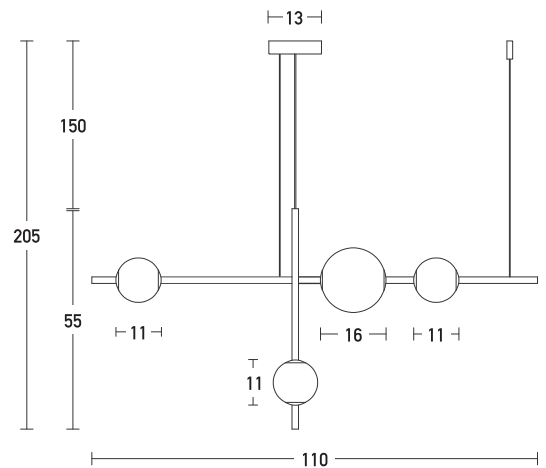

Product Data Sheet

Date: 10/11/2021
www.zambelislights.gr

Code 20131
 Color: Black Matt

Indoor Lighting

Power	18W
Voltage	220-240V
Operating Frequency	50/60Hz
Color Temperature	3000K
Lumen	1440Lm
Cri	80
Dimensions	L: 110cm H: 205cm
Base	Ø: 13cm H: 3.2cm
Dimmable	☉
Material	Metal - Opal Glass
Special Feature	Step Dimming 10% , 40% , 100%
	Glass Ø: 16cm
	Glass Ø: 11cm

Description

Indoor Pendant Led light by Metal and Opal Glass in Black Matt color.
 Step Dimming light 10% , 40% , 100%.

5213010013068