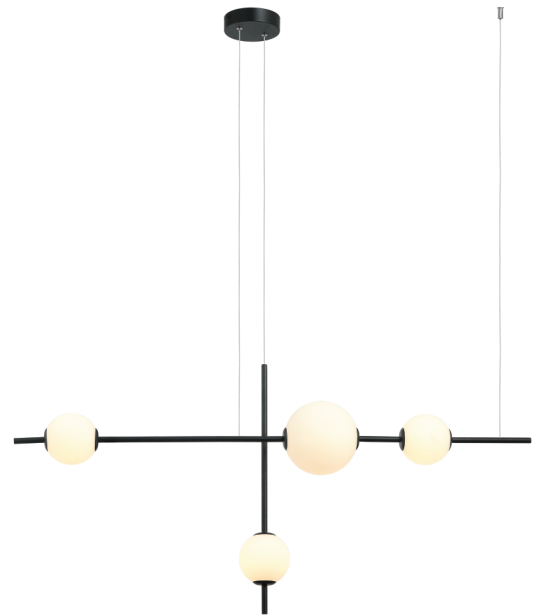

Product Data Sheet

Date: 10/11/2021
www.zambelislights.gr

Code 20131
 Color: Black Matt

Indoor Lighting

Power	18W
Voltage	220-240V
Operating Frequency	50/60Hz
Color Temperature	3000K
Lumen	1440Lm
Cri	80
Dimensions	L: 110cm H: 205cm
Base	Ø: 13cm H: 3.2cm
Dimmable	☉
Material	Metal - Opal Glass
Special Feature	Step Dimming 10% , 40% , 100%
	Glass Ø: 16cm
	Glass Ø: 11cm

Description

Indoor Pendant Led light by Metal and Opal Glass in Black Matt color.
 Step Dimming light 10% , 40% , 100%.

5213010013068