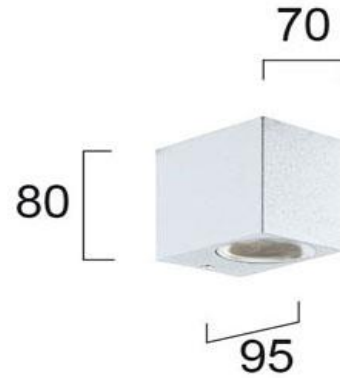

Product Datasheet

Code	4099501
Description	Wall Lamp White Square H:80 Tilos
Family	TILOS
Type	WALL LIGHTS
Type of Lamp	GU10
Watt	MAX 35W
Volt	220-240V
Hertz	50-60 Hz
Class	I
IP	IP54
Environment	OUTDOOR
Color	WHITE
Material	ELECTROSTATIC PAINTED ALUMINIUM
Length	L:70
Height	H:80
Width	P:95