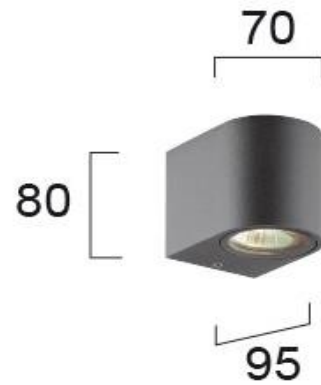

Product Datasheet

Code	4099700
Description	Wall Lamp Dark Gray Round H:80 Tilos
Family	TILOS
Type	WALL LIGHTS
Type of Lamp	GU10
Watt	MAX 35W
Volt	220-240V
Hertz	50-60 Hz
Class	I
IP	IP54
Environment	OUTDOOR
Color	DARK GREY
Material	ELECTROSTATIC PAINTED ALUMINIUM
Length	L:70
Height	H:80
Width	P:95