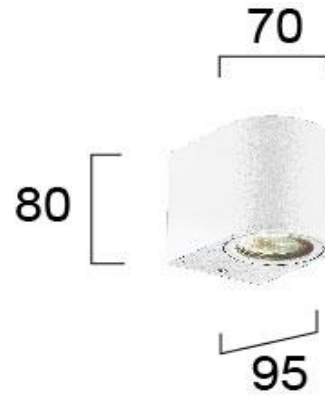

Product Datasheet

Code	4099701
Description	Wall Lamp White Round H:80 Tilos
Family	TILOS
Type	WALL LIGHTS
Type of Lamp	GU10
Watt	MAX 35W
Volt	220-240V
Hertz	50-60 Hz
Class	I
IP	IP54
Environment	OUTDOOR
Color	WHITE
Material	ELECTROSTATIC PAINTED ALUMINIUM
Length	L:70
Height	H:80
Width	P:95