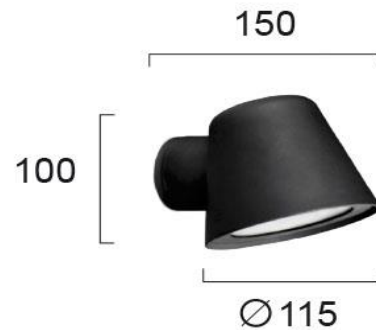

Product Datasheet

Code	4176400
Description	Outdoor Wall Lamp Marc
Family	MARC
Type	WALL LIGHTS
Type of Lamp	GU10
Watt	MAX 35W
Volt	220-240V
Hertz	50-60 Hz
Class	I
IP	IP44
Environment	OUTDOOR
Color	BLACK
Material	ELECTROSTATIC PAINTED ALUMINIUM
Length	L:115
Height	H:100
Width	D:115