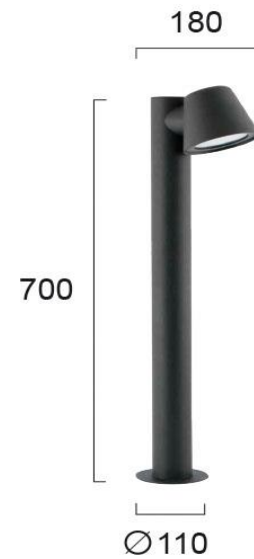

Product Datasheet

Code	4176500
Description	Outdoor floor Lamp Marc
Family	MARC
Type	FLOOR
Type of Lamp	GU10
Watt	MAX 35W
Volt	220-240V
Hertz	50-60 Hz
Class	I
IP	IP44
Environment	OUTDOOR
Color	BLACK
Material	ELECTROSTATIC PAINTED ALUMINIUM
Length	L:180
Height	H:700
Width	D:110