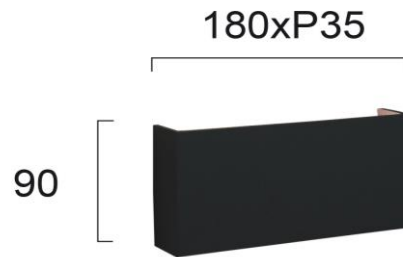

Product Datasheet

Code	4226200
Description	Wall Lamp Quadro
Family	QUADRO
Type	WALL LIGHTS
Type of Lamp	LED MODULE
Watt	LED 10W
Volt	220-240V
Hertz	50-60 Hz
Class	I
IP	IP54
Environment	OUTDOOR
Color	BLACK
Material	ALUMINIUM
Length	L:180
Height	H:90
Width	P:35
Kelvin	3000K
Lumen	550 Lm
Beam Angle	BEAM ANGLE 60*, CRI>80
Dimmable	NON