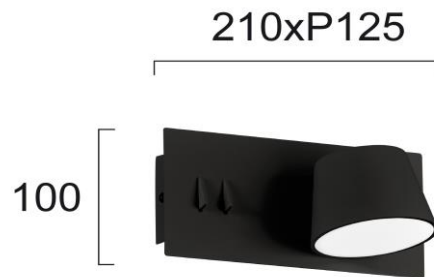

Product Datasheet

Code	4243400
Description	Wall Lamp Sam
Family	SAM
Type	WALL LIGHTS
Type of Lamp	LED MODULE
Watt	LED 6W + LED 18W
Volt	220-240 VAC
Hertz	50-60 Hz
Class	I
IP	IP20
Environment	INDOOR
Color	SANDY BLACK
Material	ELECTROSTATIC PAINTED ALUMINIUM
Length	L:210
Height	H:100
Width	P:125
Kelvin	3000K
Lumen	1620 Lm
Beam Angle	BEAM ANGLE 120*/180*, CRI>80
Dimmable	NON-DIMMABLE