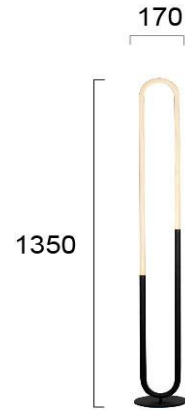

Product Datasheet

Code	4250100
Description	Floor Lamp GIROTONDO
Family Name	GIROTONDO
Type	FLOOR
Lampholder	LED module
Watt	20W
Voltage	220-240 VAC
Hertz	50-60 Hz
Class	Class II
Environment	INDOOR
IP	IP20