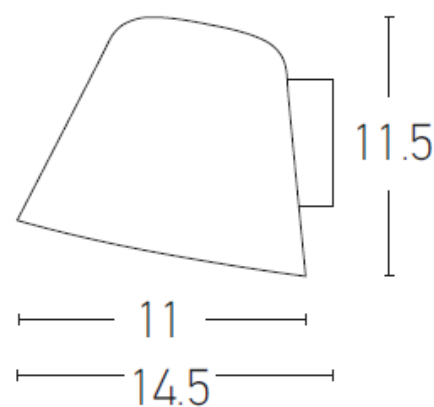

Outdoor Lighting

E100 Wall lamp

Bulb:	1xGU10 MAX 35W
Voltage:	220-240V
Operating Frequency:	50-60Hz
IP:	IP44
Class:	I
Material:	Aluminium-Opal Acrylic
Color:	Sandy Black
Diameter:	11cm
Height:	11.5cm
Width:	14.5cm
Net Weight:	0.5Kg

Description

Wall lamp made by Aluminium-Opal Acrylic in Sandy Black color.

GU10
LAMP

IP 44

5213006842368

CE

PRODUCT DATA SHEET