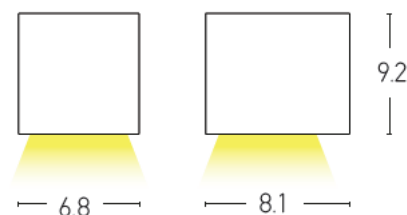

Outdoor Lighting

E121 Wall lamp

Bulb:	1xGU10 MAX 35W
Voltage:	220-240V
Operating Frequency:	50-60Hz
IP:	IP54
Class:	I
Material:	Aluminium-Glass Diffuser
Color:	Graphite
Length:	6.8cm
Height:	9.2cm
Width:	8.1cm
Net Weight:	0.3Kg

Description

Wall lamp made by Aluminium-Glass Diffuser in Graphite color.

GU10
LAMP

5213006842573

PRODUCT DATA SHEET