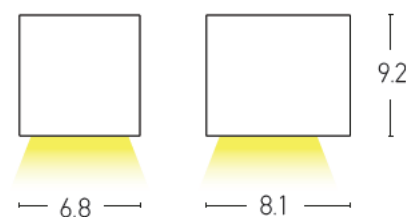

### E123 Wall lamp

Bulb:	1xGU10 MAX 35W
Voltage:	220-240V
Operating Frequency:	50-60Hz
IP:	IP54
Class:	I
Material:	Aluminium-Glass Diffuser
Color:	Graphite
Length:	6.8cm
Height:	9.2cm
Width:	8.1cm
Net Weight:	0.4Kg

## Description

Wall lamp made by Aluminium-Glass Diffuser in Graphite color.

**GU10**  
LAMP

5213006842597

PRODUCT DATA SHEET