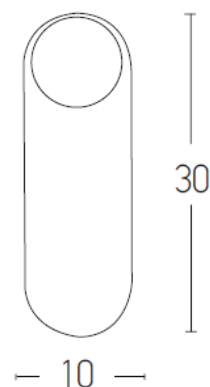

### H-64 | Wall lamp

Bulb:	1xG9 MAX 25W
Voltage:	220-240V
Operating Frequency:	50/60HZ
IP:	IP20
Class:	I
Color:	Gold Matt
Material:	Opal-Glass
Glass Diameter:	8cm
Height:	30cm
Length:	10cm
Net Weight:	2.4Kg