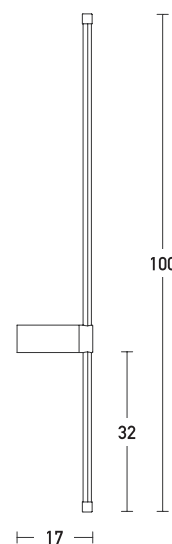

Product Data Sheet

Date: 22/06/2021
www.zambelislights.gr

Code 20116

Color: Black Matt

Indoor Lighting

Power	20W
Voltage	220-240V
Operating Frequency	50/60Hz
Color Temperature	3000K
Lumen	1600Lm
Cri	80
Dimensions	Ø: 1.6cm L: 17cm H: 100cm
Non Dimmable	<input type="checkbox"/>
Material	Aluminium - Acrylic

Description

Indoor Wall Led Light by Aluminium and Acrylic in Black Matt color.

5213010012870