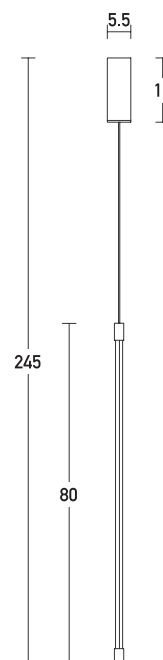

Product Data Sheet

Date: 04/06/2021
www.zambelislights.gr

Code 20121

Color: Black Matt

Code 20122

Color: Gold Matt

Indoor Lighting

Power	12W
Voltage	220-240V
Operating Frequency	50/60Hz
Color Temperature	3000K
Lumen	960Lm
Cri	80
Dimensions	Ø: 1.6cm H: 80cm
Base	Ø: 5.5cm H: 15cm
Non Dimmable	
Material	Aluminium - Acrylic
Special Feature	150cm Cable Adjustable

Description

Indoor Pendant Led light by Aluminium and Acrylic in Black Matt or Gold Matt color.

5213010012924

5213010012931