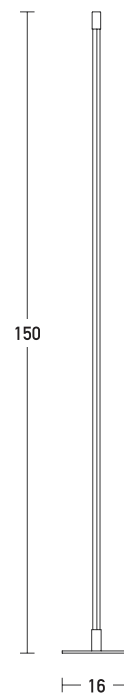

Product Data Sheet

Date: 01/07/2021
www.zambelislights.gr

Code 20123

Color: Black Matt

Indoor Lighting

Power	20W
Voltage	220-240V
Operating Frequency	50/60Hz
Color Temperature	3000K
Lumen	1600Lm
Cri	80
Dimensions	Ø: 1.6cm H: 150cm
Base	Ø: 16cm H: 0.5cm
Non Dimmable	<input checked="" type="checkbox"/>
Material	Metal - Aluminium - Acrylic

Description

Indoor Floor Led Light by Metal , Aluminium and Acrylic in Black Matt color.

5213010012948