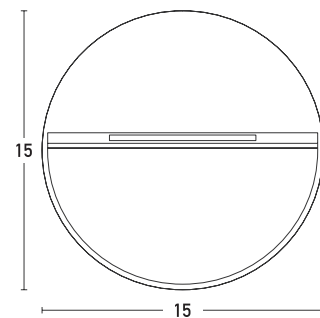

## Product Data Sheet

Date: 08/07/2021  
[www.zambelislights.gr](http://www.zambelislights.gr)

Code E242-W

Color: Sandy White

### Outdoor Lighting

Power	6W
Voltage	220-240V
Operating Frequency	50/60Hz
Color Temperature	3000K
Lumen	480Lm
Cri	80
IP	65
Dimensions	Ø: 15cm L: 3.7cm
Material	Aluminium

### Description

Outdoor Step Led Light by Aluminium in Sandy White color.

5213010011989