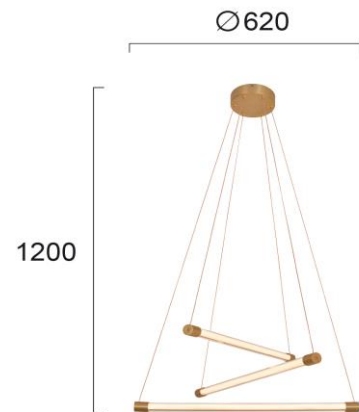

Product Datasheet

Code	4237500
Description	3/Lights Pendant Abba
Family	ABBA
Type	PENDANT
Type of Lamp	LED MODULE
Watt	30W
Volt	220-240 VAC
Hertz	50-60 Hz
Class	II
IP	IP20
Environment	INDOOR
Color	BRUSHED GOLD
Material	ALUMINIUM
Length	D:620
Height	H:1200
Width	
Kelvin	3000K
Lumen	1500 Lm
Beam Angle	BEAM ANGLE 120*
Dimmable	NON-DIMMABLE