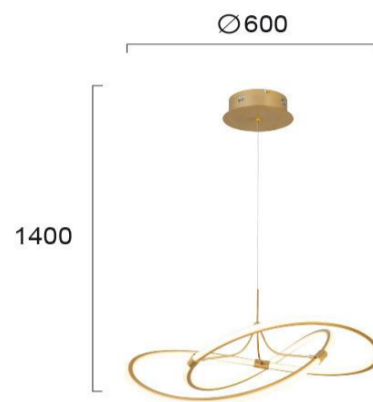

Product Datasheet

Code	4250800
Description	Pendant Light Lorra
Family	LORRA
Type	PENDANT
Type of Lamp	LED module
Watt	58W
Volt	220-240 VAC
Hertz	50-60 Hz
Class	II
IP	IP20
Environment	Indoor
Color	GOLD
Material	ALUMINIUM / STEEL / SILICON
Length	D:600
Height	H:1400
Width	
Kelvin	3000K
Lumen	3000 Lm
Beam Angle	CRI 84
Dimmable	Non-Dimmable