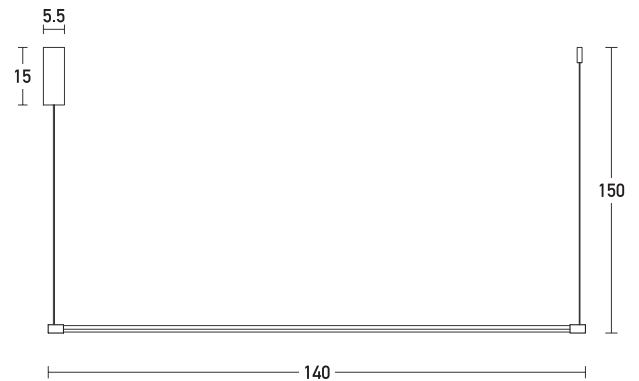

Description

Indoor Pendant Led light by Aluminium and Acrylic in Black Matt color.