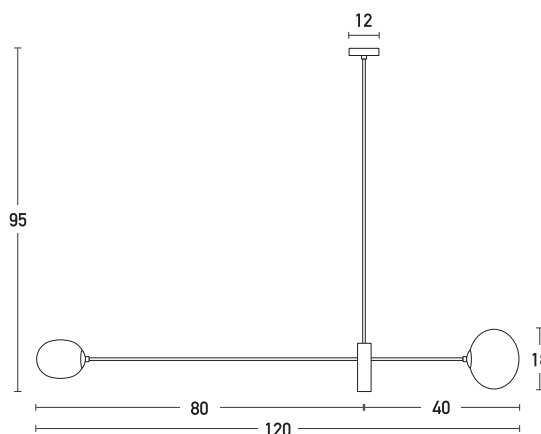

Product Data Sheet

Date: 12/01/2023
www.zambelislights.gr

Code 22267

Color: Sandy Black

Painted Gold

Indoor Lighting

Bulb	2x G9 LED
Power	9W MAX / Bulb
Voltage	220-240V
Operating Frequency	50/60Hz
Dimensions	L: 120cm W: 18cm H: 95cm
Base	Ø: 12cm H: 2.5cm
Opal Glass	Ø: 18cm Ø: 9cm
Material	Metal-Opal Glass
Special Feature	Standard Length

Description

Two-bulbs Pendant light in a rail arrangement made of metal and white opal glass, in sandy black shade and painted gold details.

5212031001283

www.zambelislights.gr | www.zambelislights.com
