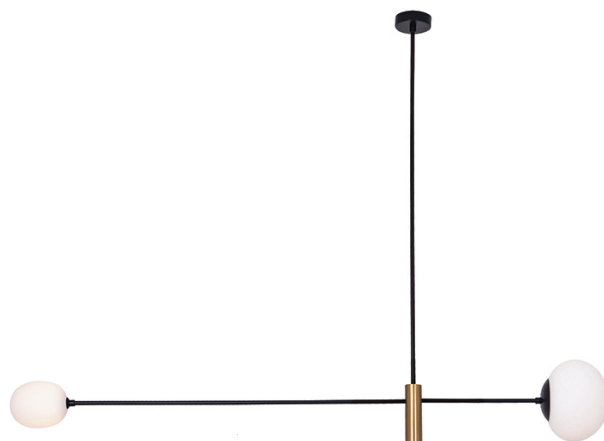

Product Data Sheet

Date: 12/01/2023
www.zambelislights.gr

Code 22267

Color: Sandy Black

Painted Gold

Indoor Lighting

Bulb	2x G9 LED
Power	9W MAX / Bulb
Voltage	220-240V
Operating Frequency	50/60Hz
Dimensions	L: 120cm W: 18cm H: 95cm
Base	Ø: 12cm H: 2.5cm
Opal Glass	Ø: 18cm Ø: 9cm
Material	Metal-Opal Glass
Special Feature	Standard Length

Description

Two-bulbs Pendant light in a rail arrangement made of metal and white opal glass, in sandy black shade and painted gold details.

5212031001283

www.zambelislights.gr | www.zambelislights.com
