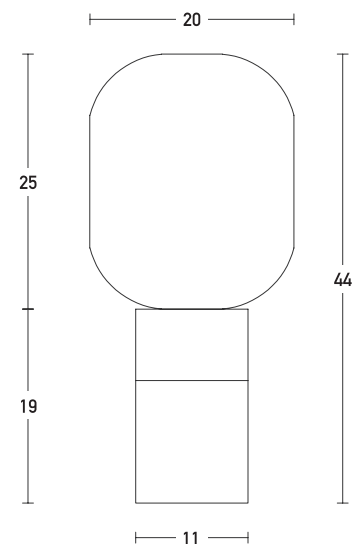

## Product Data Sheet

Date: 02/07/2021  
[www.zambelislights.gr](http://www.zambelislights.gr)

Code 20253

Color: White Marble  
 Champagne - Brushed Brass

### Indoor Lighting

Bulb	1xE27
Power	MAX 25W
Voltage	220-240V
Operating Frequency	50/60Hz
Dimensions	Ø: 20cm H: 44cm
Base	Ø: 11cm H: 19cm
Material	Metal - Marble - Glass
Special Feature	150cm Cable Available

### Description

Indoor Table 1xE27 Light by Metal, Marble and Glass in Champagne and Brushed Brass color with White Marble Base.

5213010014478