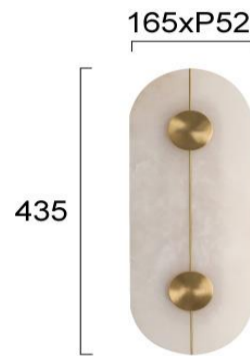

Product Datasheet

Code	4295400
Description	Wall Light Oval Lusso
Family	LUSSO
Type	WALL LIGHTS
Type of Lamp	LED module
Watt	14W
Volt	220-240 VAC
Hertz	50-60 Hz
Class	Class I
IP	IP20
Environment	Indoor
Color	WHITE / GOLD
Material	MARBLE / PLATED STEEL
Length	L:165
Height	H:435
Width	P:52
Kelvin	3000K
Lumen	1246 Lm
Beam Angle	Beam Angle 120* / CRI 80 / UGR<19
Dimmable	Non-Dimmable