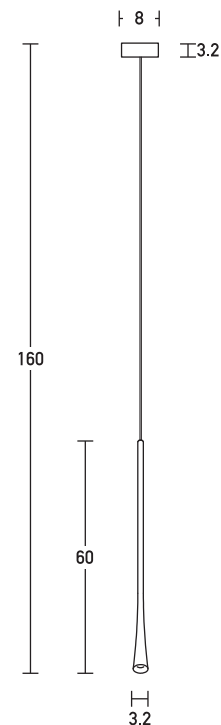

# Product Data Sheet

Date: 04/06/2021  
[www.zambelislights.gr](http://www.zambelislights.gr)

Code 20142

Color: Black Matt

Code 20143

Color: Brass  
 Black Matt

## Indoor Lighting

Power	7W
Voltage	220-240V
Operating Frequency	50/60Hz
Color Temperature	3000K
Lumen	560Lm
Cri	90
Dimensions	Ø: 1cm Ø: 3.2cm H: 60cm
Base	Ø: 8cm H: 3.2cm
Non Dimmable	⊗
Material	Aluminium
Beam Angle	18°
Special Feature	100cm Cable Adjustable

## Description

Indoor Pendant Led light by Aluminium in Black Matt or Brass with Black Matt color. Light with Beam Angle 18°.

5213010013228

5213010013235